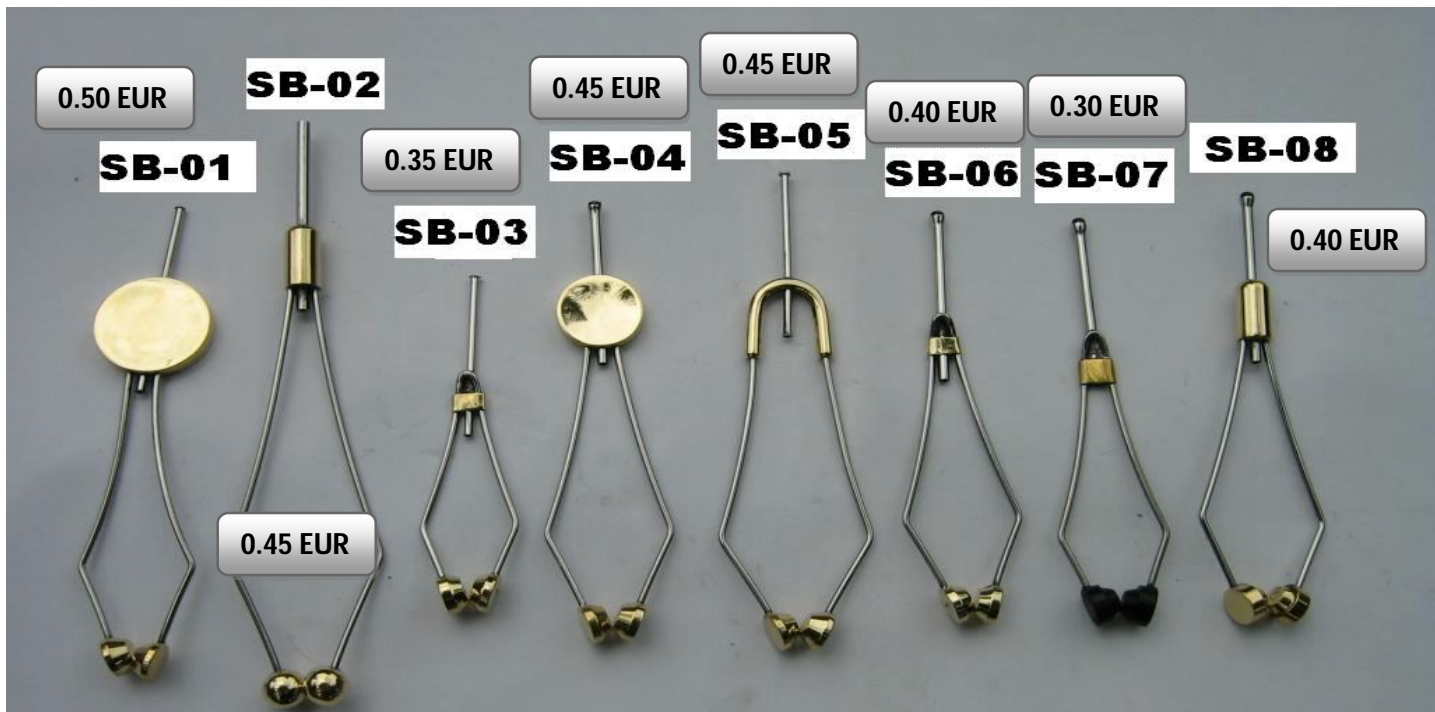

2.20 EUR (FOB)

2.90 EUR (FOB)

HP-01	HP-02	HP-03	HP-04	HP-05	HP-06	HP-07
						
0.44 EUR	0.35 EUR	0.20 EUR	0.25 EUR	0.25 EUR	0.20 EUR	0.40 EUR
<p>HP - 01 ROTATING HACKLE PLIER HP - 02 ROTABLE WHIP FINISHER HP - 03 STANDARD HACKLE PLIER HP - 04 ENGLISH HACKLE PLIER LG HP - 05 DELUX HACKLE PLIER HP - 06 ENGLISH HACKLE PLIER SML HP - 07 BRASS HACKLE PLIER</p>						

							
0.60 EUR	0.55 EUR	0.40 EUR	0.85 EUR	0.70 EUR	0.45 EUR	1.20 EUR	1.50 EUR
HS-01	HS-02	HS-03	HS-04	HS-05	HS-06	HS-07	HS-08

HS-01 ALM HAIR STACKER A
HS-02 ALM HAIR STACKER B
HS-03 ALM HAIR STACKER C
HS-04 MASTER HAIR STACKER
HS-05 SUPREME HAIR STACKER
HS-06 HAIR STACKER BRASS PIPE
HS-07 BRASS HAIR STACKER SML
HS-08 BRASS HAIR STACKER LG