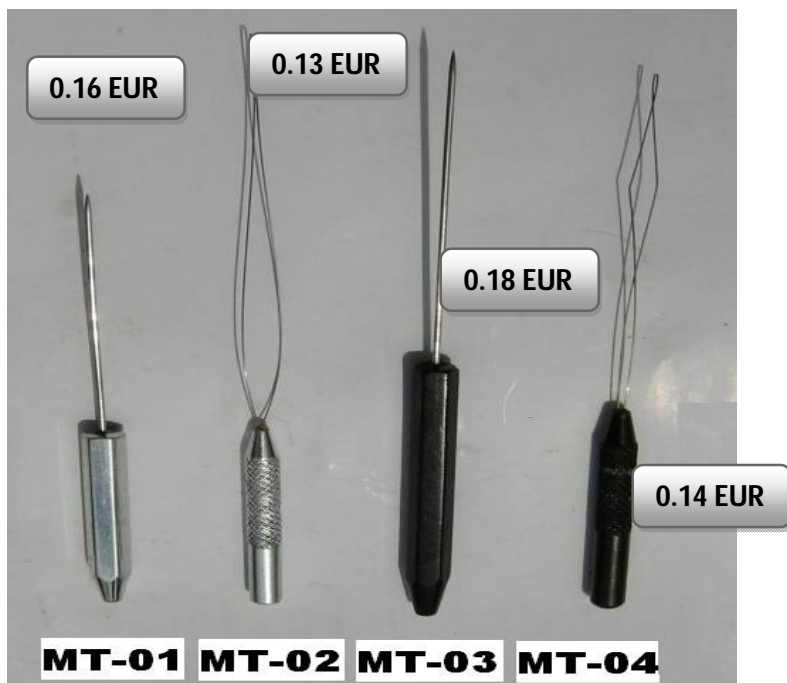

MT-01 MINI BODKIN
MT-02 WIRE THREADER SML.
MT-03 BODKIN LG.
MT-04 WIRE THREADER LG.