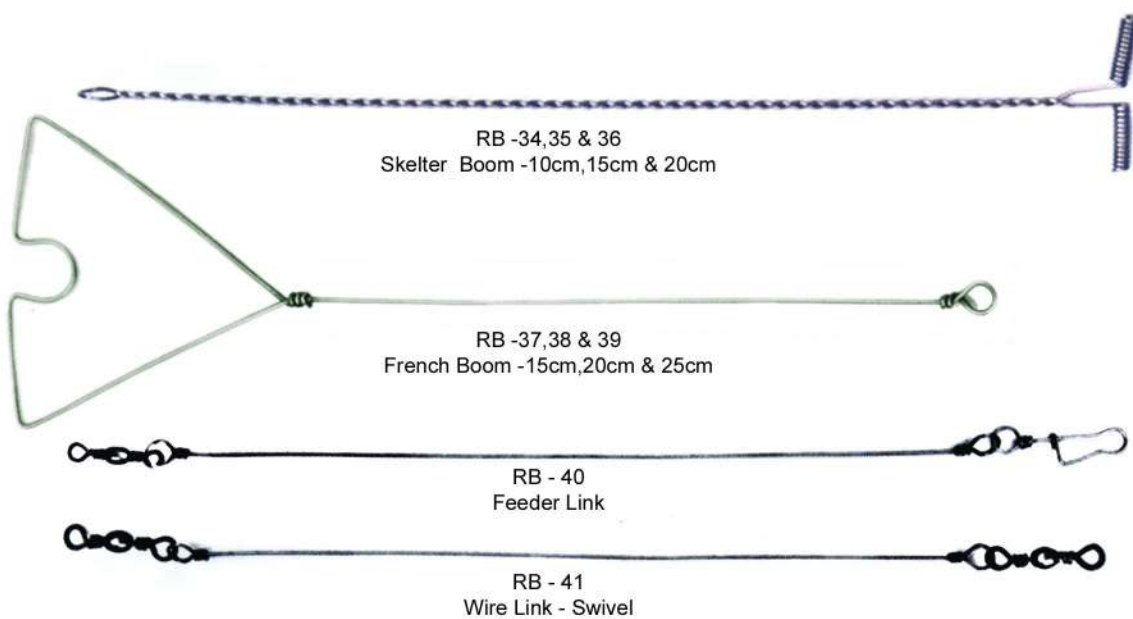

RB - 17 & 18
Angel Boom 3pcs - 5cm,10cm & 15cm

RB - 19, 20, & 21
Green Angel Boom 3pcs - 10cm,15cm & 20cm

RB - 22,23, & 24
Green Angel Boom Heavy 3pcs - 10cm,15cm & 20cm

RB - 25
Neoprene Rig Sleeves 5pcs

RB - 26
Helicopter Link Swivel - 5pcs

RB - 27
Impact Shield - 4pcs

RB - 28
Anti Tangle Tube 45cm -3pcs

RB - 29
Carp Hair Rig

RB - 30
Helicopter Link 8cm.

RB - 31
Tail Rubber B - 10 Pcs

RB - 32
Tail Rubber A - 10 Pcs

RB - 33
Tail Rubber C - 10 Pcs

RIGS & BOOMS

RB -34,35 & 36
Skelter Boom -10cm,15cm & 20cm

RB -37,38 & 39
French Boom -15cm,20cm & 25cm

RB - 40
Feeder Link

RB - 41
Wire Link - Swivel

FLOAT ACCESSORIES

FA - 01 & 02
Pole Wrapper - 5mm & 6mm Dia