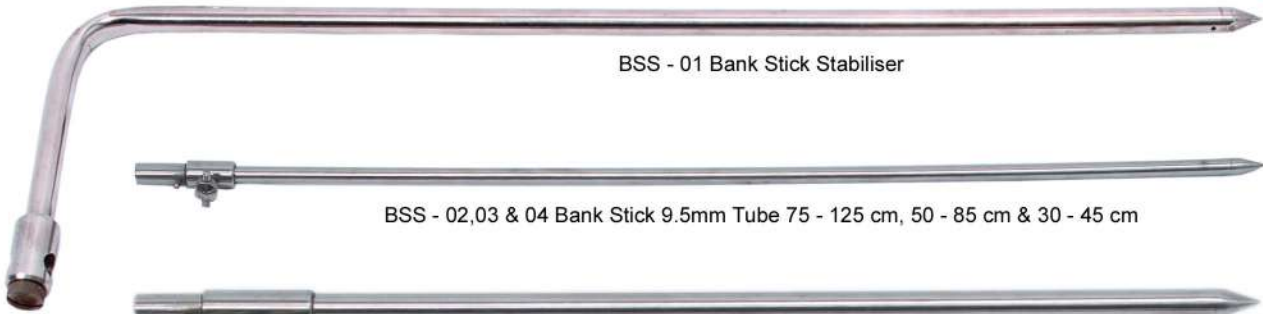

BANK STICKS ALUMINIUM

BSA - 30 & 31 MS Bank Stick "Y" -10mm Tube -6mm Rod - 80-140cm & 50-90cm

BSA - 32 Brolly Stick - 19mm Rod - 90cm Long

BSA - 33 Alm. Bank Stick -12.7mm Tube - 80cm

BSA - 34 Delux Bank Stick -12.7mm Tube - 50 - 75cm

BSA - 35 & 36 Special Bank Stick -12.7mm Tube - 50 - 90cm & 30 - 50cm

BSA - 37 Bank Stick 'V' Tscop -12.7mm Tube - 50 - 90cm

BSA - 38 Bank Stick 'U' Tscop -12.7mm Tube - 50 - 90cm

BSA - 39 Bank Stick 12.7mm Tube - 60cm

BSA - 40 Buzz Ban Set 12.7mm Tube - 50-90cm

BSA.41 MS Buzz Ban Set
6mm Rod

BANK STICK STAINLESS STEEL

BSS - 01 Bank Stick Stabiliser

BSS - 02,03 & 04 Bank Stick 9.5mm Tube 75 - 125 cm, 50 - 85 cm & 30 - 45 cm