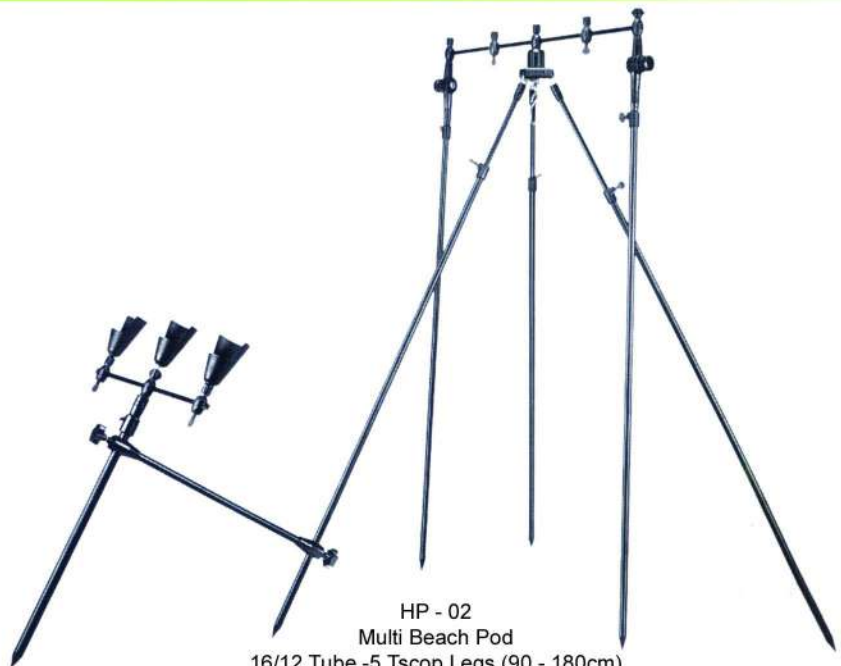

RP-08
S.S. Power Rod Pod

RP -09
S.S. Wheel Rod Pod

RP -10
S.S. Super Master Rod Pod

TRIPODS

TP -01
S.S. Tripod With Buzz Bar
12mm Tube - 3 Legs

TP -02
Tripod
12mm Tube - 3 Legs

TP -03
Tripod Telescopic
12mm Tube-3 Tscop Legs

TP -04
Delux Tripod
12mm Tube

TP -05
S.S. Tripod
12mm Tube - 3 Legs

TP -06
Supreme Tripod 16/12mm Tube
3 Tscop Legs (45 - 75cms)

TP -07
Master Tripod 19/16mm Tube-3

HIGH PODS

HP - 01
Beach Tripod -19/16mm Tube