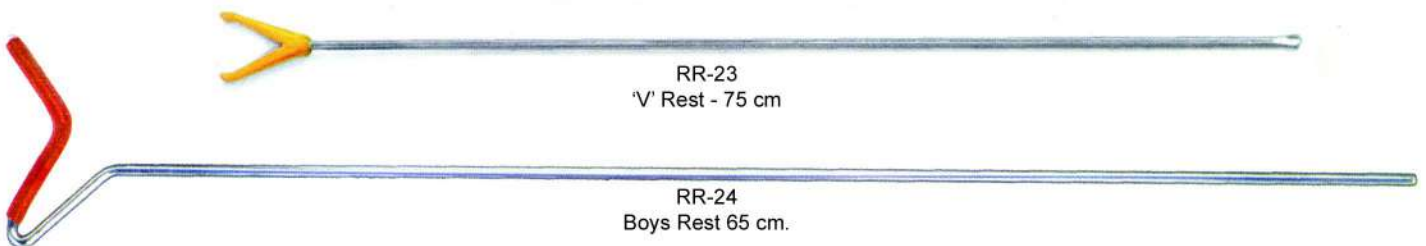

RR-18
Alm. U Rest

RR-19
Super Rod Rest

RR-20
Cyber Pole Peg

RR-21
Butt Rest

RR-22
Swing Rest

RR-23
'V' Rest - 75 cm

RR-24
Boys Rest 65 cm.

CN -01 S.S. Tube Threader

CN - 02 Baiting Needle Boilie

CN - 03 Baiting Needle 18 cm.

CN - 04,05,06 & 07 Brass Worm Needle 15 cm,20 cm,25cm,30cm.

CN - 08 S.W.Bait Hook 13cm.

CN - 09 S.W.Bait Hook 7cm.

CN - 10 Revolving Boilie Drill